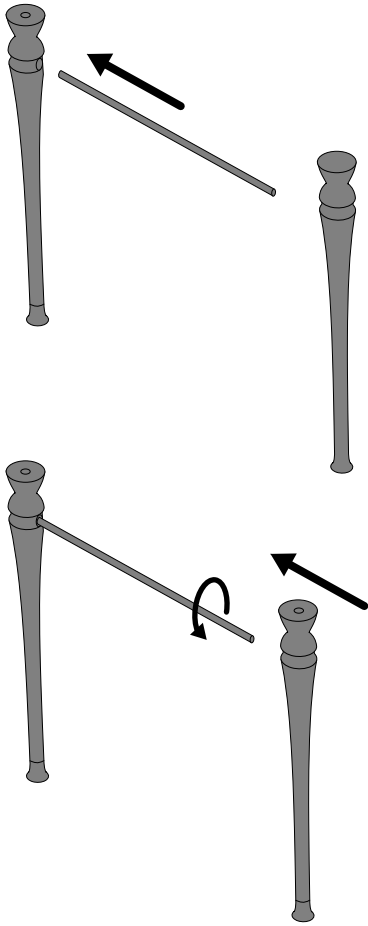

victoria ⊕ albert®

volcanic limestone baths

Metal Frames

Fitting instructions
Notice d'installation
Instrucciones de montaje
Montageanleitung
Istruzioni di montaggio
Montagehandleiding
Instrukcja montażu
Указания по креплению

rich in
volcanic
limestone

www.vandabaths.com

! Check wall is sufficient to take weight and use the appropriate fixings (not supplied). Wall may need to be reinforced
● Victoria and Albert Baths recommend coach screws where possible

*Dimensions subject to 3% tolerance, check actual product

Candella 100/114

Metallo 100/114 Metallo 113 Quartz

Metallo 61 Quartz

*Dimensions subject to 3% tolerance, check actual product

Metallo/Candella 100 (Metallo 100 shown)

Candella/Metallo 114 (Candella 114 shown)

*See basin fitting instructions

Metallo 113 Quartz

Metallo 61 Quartz

Silicon Based Adhesive
(Not supplied)

Candella 114

Metallo 114

Candella 100