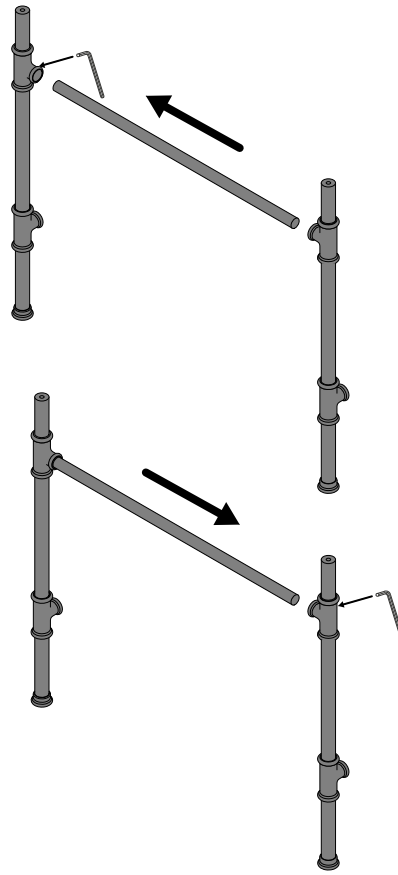

victoria ⊕ albert®

volcanic limestone baths

Metal Frames

Fitting instructions
Notice d'installation
Instrucciones de montaje
Montageanleitung
Istruzioni di montaggio
Montagehandleiding
Instrukcja montażu
Указания по креплению

rich in
volcanic
limestone

www.vandabaths.com

! Check wall is sufficient to take weight and use the appropriate fixings (not supplied). Wall may need to be reinforced
● Victoria and Albert Baths recommend coach screws where possible

*Dimensions subject to 3% tolerance, check actual product

Candella 100/114

Metallo 100/114 Metallo 113 Quartz

Metallo 61 Quartz

*Dimensions subject to 3% tolerance, check actual product

Metallo/Candella 100 (Metallo 100 shown)

Candella/Metallo 114 (Candella 114 shown)

*See basin fitting instructions

Metallo 113 Quartz

Metallo 61 Quartz

Silicon Based Adhesive
(Not supplied)

Candella 114

Metallo 114

Candella 100