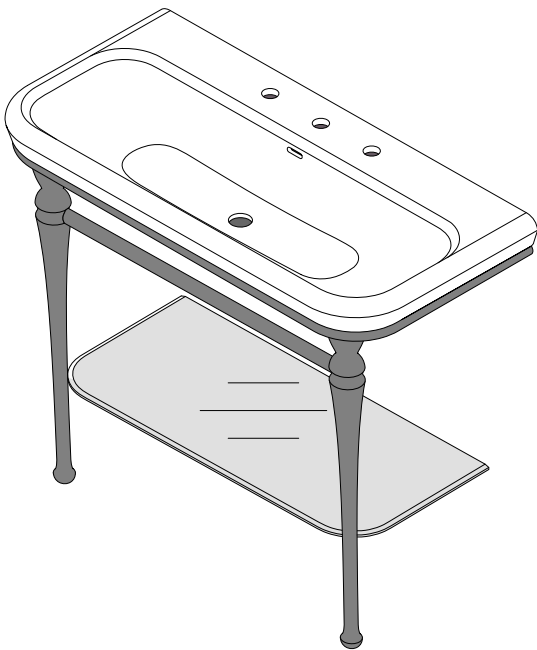

victoria ⊕ albert®

volcanic limestone baths

Metal Frames

Fitting instructions
Notice d'installation
Instrucciones de montaje
Montageanleitung
Istruzioni di montaggio
Montagehandleiding
Instrukcja montażu
Указания по креплению

rich in
volcanic
limestone

www.vandabaths.com

! Check wall is sufficient to take weight and use the appropriate fixings (not supplied). Wall may need to be reinforced
● Victoria and Albert Baths recommend coach screws where possible