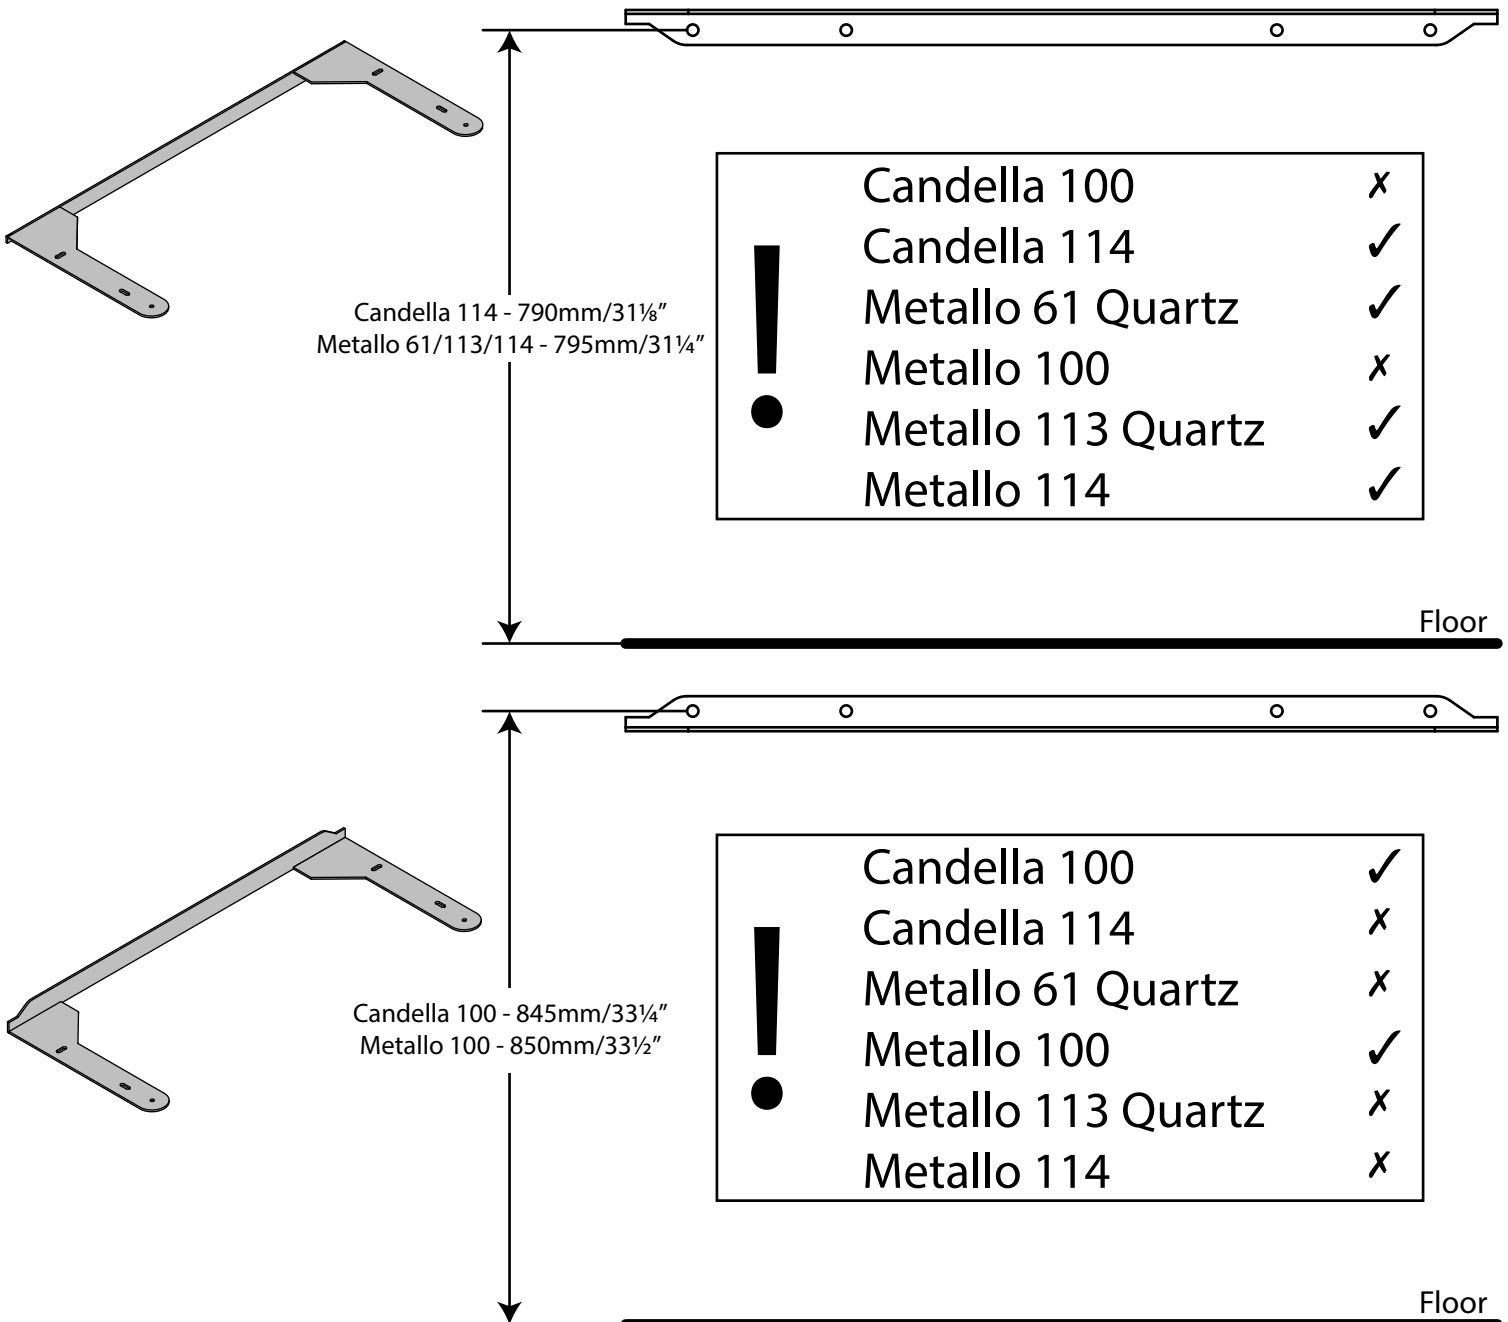

victoria ⊕ albert®

volcanic limestone baths

Metal Frames

Fitting instructions
Notice d'installation
Instrucciones de montaje
Montageanleitung
Istruzioni di montaggio
Montagehandleiding
Instrukcja montażu
Указания по креплению

rich in
volcanic
limestone

www.vandabaths.com

! Check wall is sufficient to take weight and use the appropriate fixings (not supplied). Wall may need to be reinforced
● Victoria and Albert Baths recommend coach screws where possible

*Dimensions subject to 3% tolerance, check actual product

Candella 100/114

Metallo 100/114 Metallo 113 Quartz

Metallo 61 Quartz

*Dimensions subject to 3% tolerance, check actual product

Metallo/Candella 100 (Metallo 100 shown)

Candella/Metallo 114 (Candella 114 shown)

*See basin fitting instructions

Metallo 113 Quartz

Metallo 61 Quartz

Silicon Based Adhesive
(Not supplied)

Candella 114

Metallo 114

Candella 100