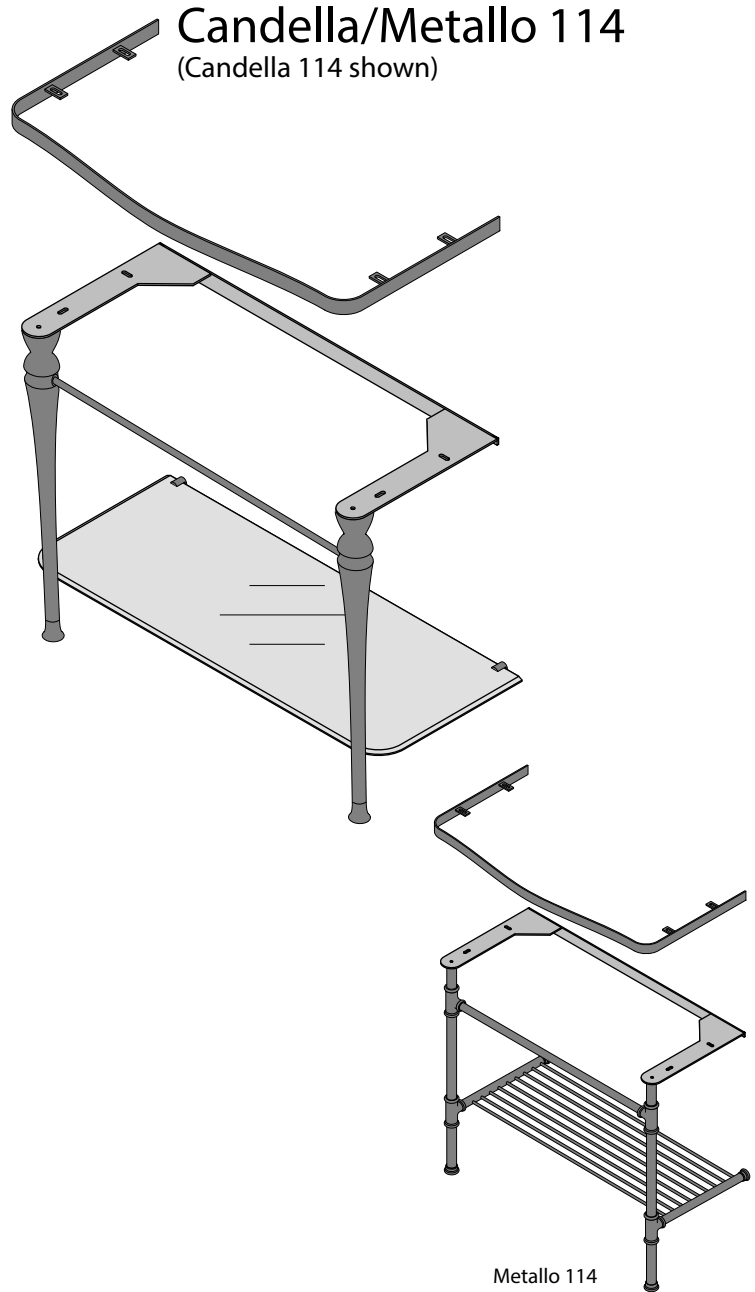

*Dimensions subject to 3% tolerance, check actual product

Candella 100/114

Metallo 100/114 Metallo 113 Quartz

Metallo 61 Quartz

*Dimensions subject to 3% tolerance, check actual product

Metallo/Candella 100 (Metallo 100 shown)

Candella/Metallo 114 (Candella 114 shown)

*See basin fitting instructions

Metallo 113 Quartz

Metallo 61 Quartz

Silicon Based Adhesive
(Not supplied)

Candella 114

Metallo 114

Candella 100